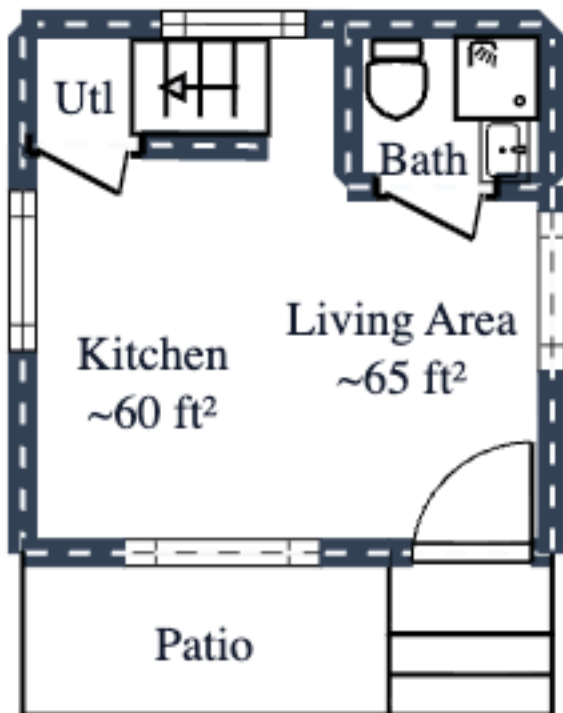

13'

Utl

Bath

Kitchen
~60 ft²

Living Area
~65 ft²

Patio

13'